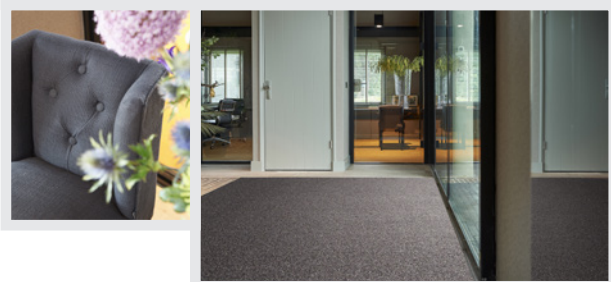

Stelvio is an absorbent entrance mat, with voluminous, luxurious characteristics - for a welcoming reception in stylish commercial environments, even in conditions of heavy rain and snow.

Design

Stelvio has a silky shine, while feeling thick and luxurious. The cut, friséed pile gives Stelvio a subtle touch. The light shades are reminiscent of platinum and silver, while the two grey tones are warm and full. The chic, wine-red tone is inviting. And the two, beautiful, light shades of grey and beige work particularly well in combination with blond wood, brushed metals and natural upholstery materials such as linen and leather.