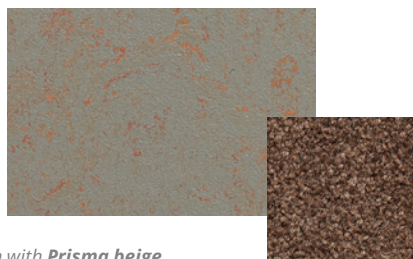

Prisma A colour for every interior

Also available with Pura Backing™

Type	Use	Traffic	Mat Matrix
Absorbent	Indoor	Medium	D

Prisma is an easy-to-maintain, absorbent, walk-off entrance carpet in seven warm colours, for homes and small offices.

Design

Prisma is a low-pile, glossy, walk-off entrance carpet with a cut, friséed pile for a subtle shadow effect. The lustre of the yarn enables bright, fresh uni colours. The sparkling scarlet colourway, for instance, means entrance areas can provide a real red-carpet welcome. The golden beige and copper browns complement the metals used in interior furniture fittings and lamps, as do the steel grey and the deep black tones. The midnight blue colour is a surprising combination of grey and black tones, such as those used to powder coat metal window frames and doors.

Linoleum copper loam with Prisma beige

Matching all floors

Our designers develop colourways that complement every interior style. For ambiances ranging from classic to modern design. The broad Rinos range always has the right solution, to complement both interior design and floor type. **Make your own combination on our website and be inspired by our options.**

Colours

Beige
901
NCS: 8010G90Y

Bordeaux
904
NCS: 7020R

Brown
902
NCS: 8010Y50R

Grey
908
NCS: 8502G

Indigo
905
NCS: 8505R80B

Red
909
NCS: 3560R

Black
900
NCS: 9000N