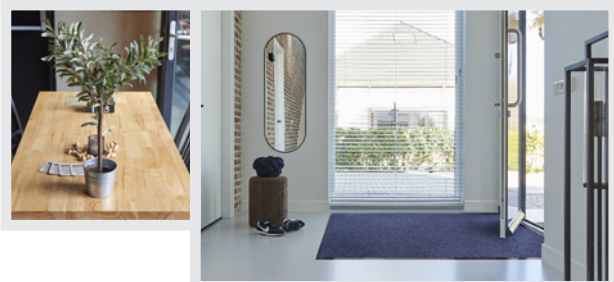

Prisma A colour for every interior

Also available with Pura Backing™

Type	Use	Traffic	Mat Matrix
Absorbent	Indoor	Medium	D

Prisma is an easy-to-maintain, absorbent, walk-off entrance carpet in seven warm colours, for homes and small offices.

Design

Prisma is a low-pile, glossy, walk-off entrance carpet with a cut, friséed pile for a subtle shadow effect. The lustre of the yarn enables bright, fresh uni colours. The sparkling scarlet colourway, for instance, means entrance areas can provide a real red-carpet welcome. The golden beige and copper browns complement the metals used in interior furniture fittings and lamps, as do the steel grey and the deep black tones. The midnight blue colour is a surprising combination of grey and black tones, such as those used to powder coat metal window frames and doors.