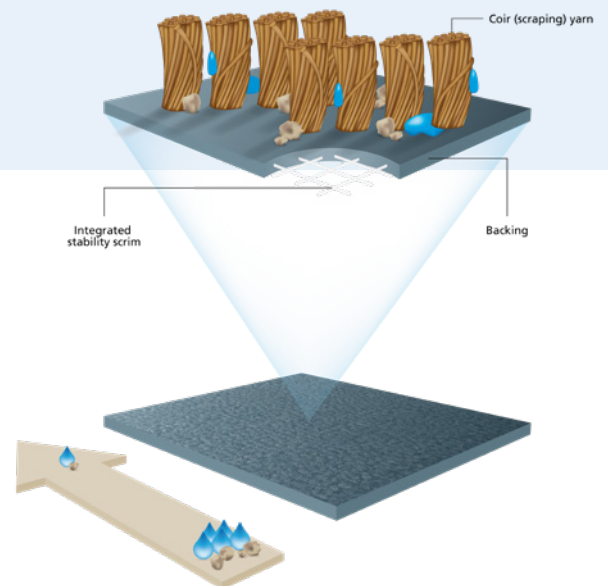

# Rinotap

The Rinotap is a coconut fibre mat that absorbs moisture and scrapes dirt. The entrance mat is ideal for use in light commercial areas where there is low traffic. The Rinotap is suitable for small entrance and exit zones in light commercial areas. It is ideal for use in small offices, commercial buildings and residential environments.

The mat is made of natural coconut fibre. We have spun this material mechanically. This gives the mat a uniform and regular pattern with little fibre loss. Contrary to what you might expect, the coconut fibre absorbs a vast amount of moisture. The mat can be supplied in different pile heights. By adding a unique glass scrim the Rinotap is very stable and is not adversely affected by stretching. Compared with the Promotap, the Rinotap features more and finer coconut fibre yarns of a lighter colour. The mat has a higher pile density and greater stability.

The Rinotap prevents spread of moisture and dirt, resulting in lower maintenance and cleaning costs for all floors. The phthalate free PVC backing also protects the floor beneath against tracked-in moisture. The Rinotap is reliable, refined and sophisticated.

We use specially selected lighter coconut fibre yarns which gives the Rinotap a natural colour. With the bright and cheerful colour range that is available the coconut fibre mat looks good in modern and traditional settings. This authentic and robust product is the result of decades of experience and craftsmanship.