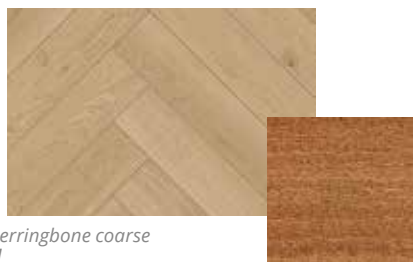

Wood light oak floor herringbone coarse with Duratap naturel